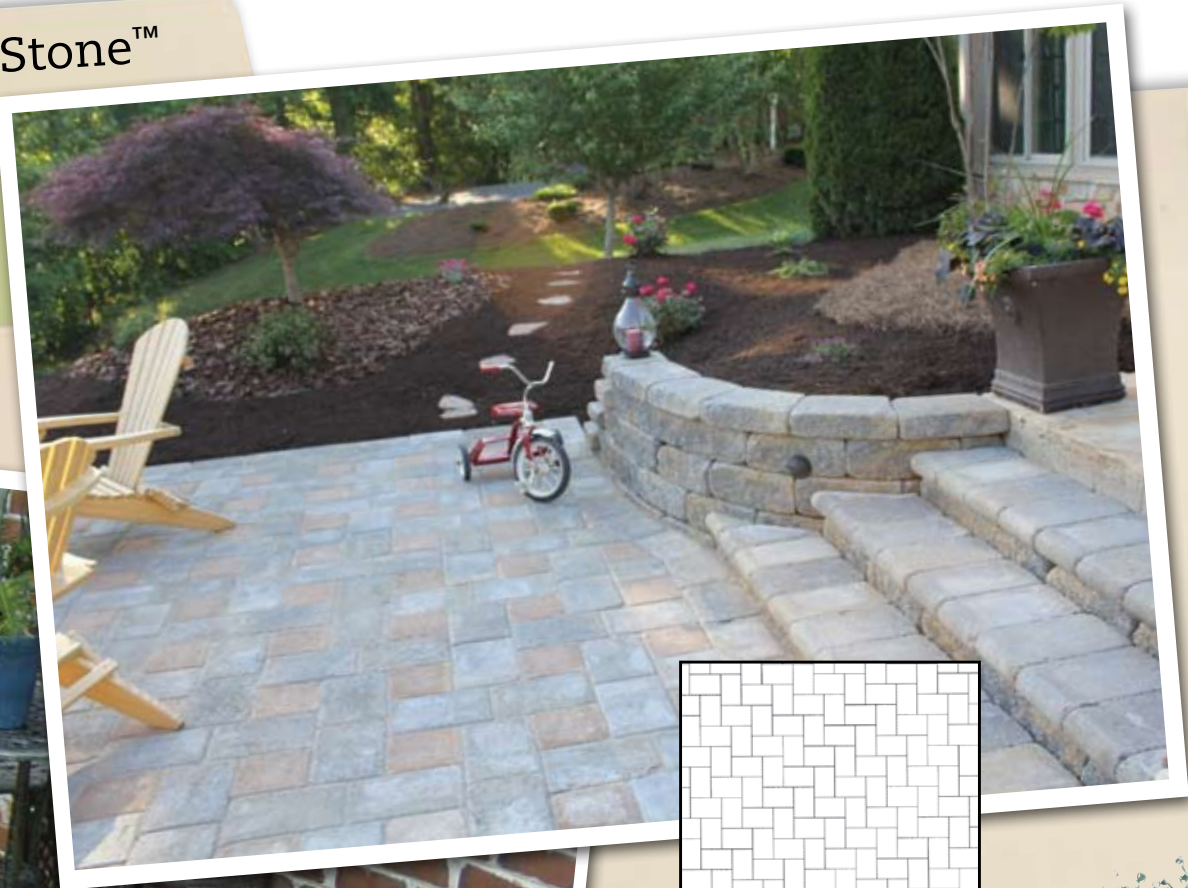

Estate Paving Stone™

Herringbone #1
100% 8x12

Modified Herringbone 75%
8x12 / 25% 8x8

Three Piece Random
55% 8x12 / 35% 8x8 / 10% 4x8

2 1/2" x 4" x 8"

NEW!

Estate Paving Stone™ 22

2 1/2" x 8" x 8"

Estate Paving Stone™ 44

2 1/2" x 12" x 8"

Estate Paving Stone™ 67

Bring the strength, simplicity and beauty of Estate Paving Stone into your outdoor living area. Estate Paving Stones are available in three popular sizes including a **new 4x8 unit** which joins our original 8x8 and 8x12. Now, because of the additional 4x8 unit, a wider variety of patterns are possible and Estate Paving Stones coordinate beautifully with other Grotto Hardscapes products.

GROTTO[®]
HARDSCAPES
Hardscapes that Enhance